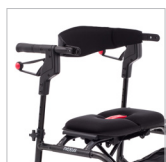

Features

Padded Backrest

Back comfort while seated. Can be flipped both ways and is included with the rollator.